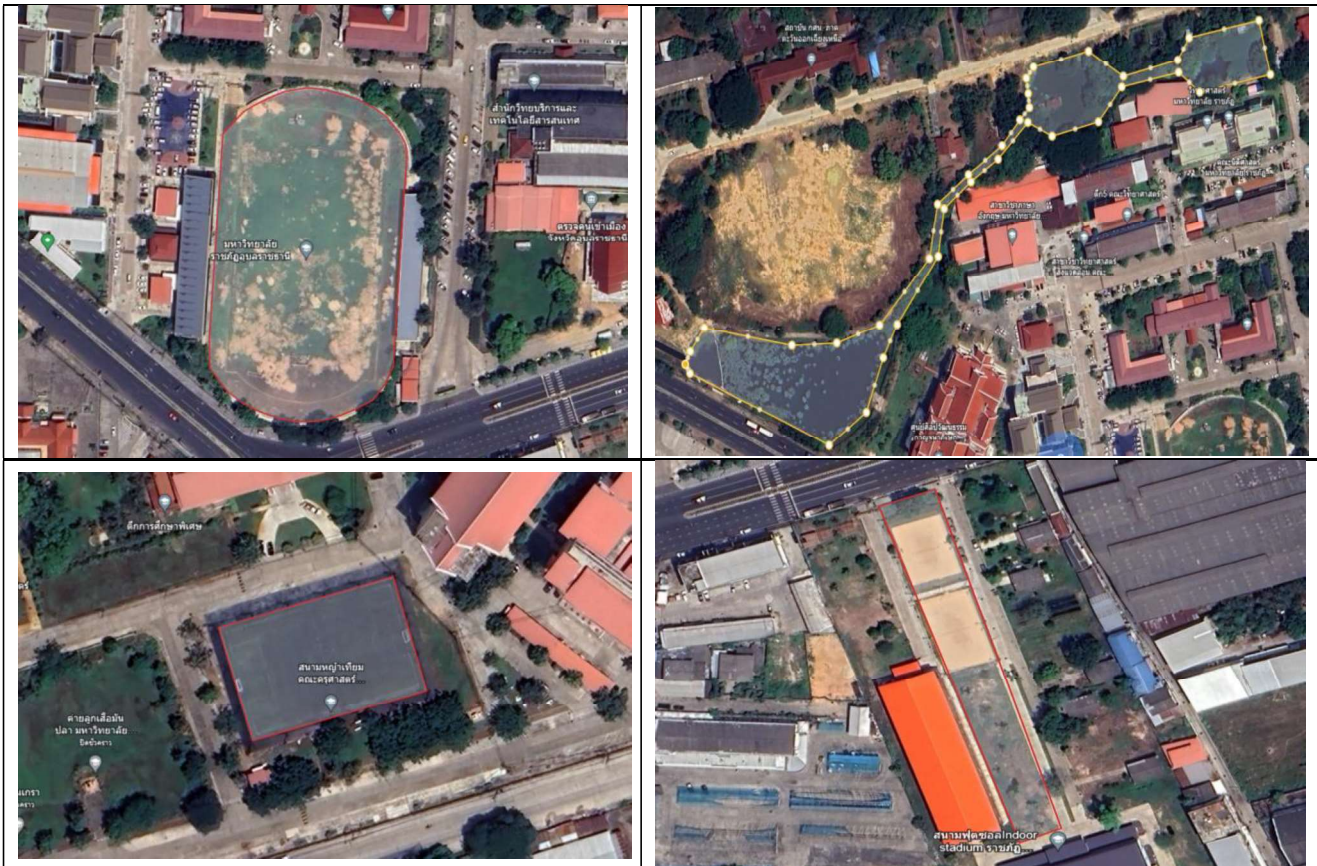

UI GreenMetric Questionnaire

University : Ubon Ratchathani Rajabhat University
Country : Thailand
Web Address : <https://www.ubru.ac.th/>

[1] Setting and Infrastructure (SI)

[1.11] Total area on campus for water absorption besides the forest and planted vegetation (meter²)

Examples of the Total area on campus for water absorption besides the forest and planted vegetation (Ubon Ratchathani Rajabhat University)

Description:

UBRU has a total area of 338,784.16 sq.m. on campus for water absorption besides the forest and planted vegetation.