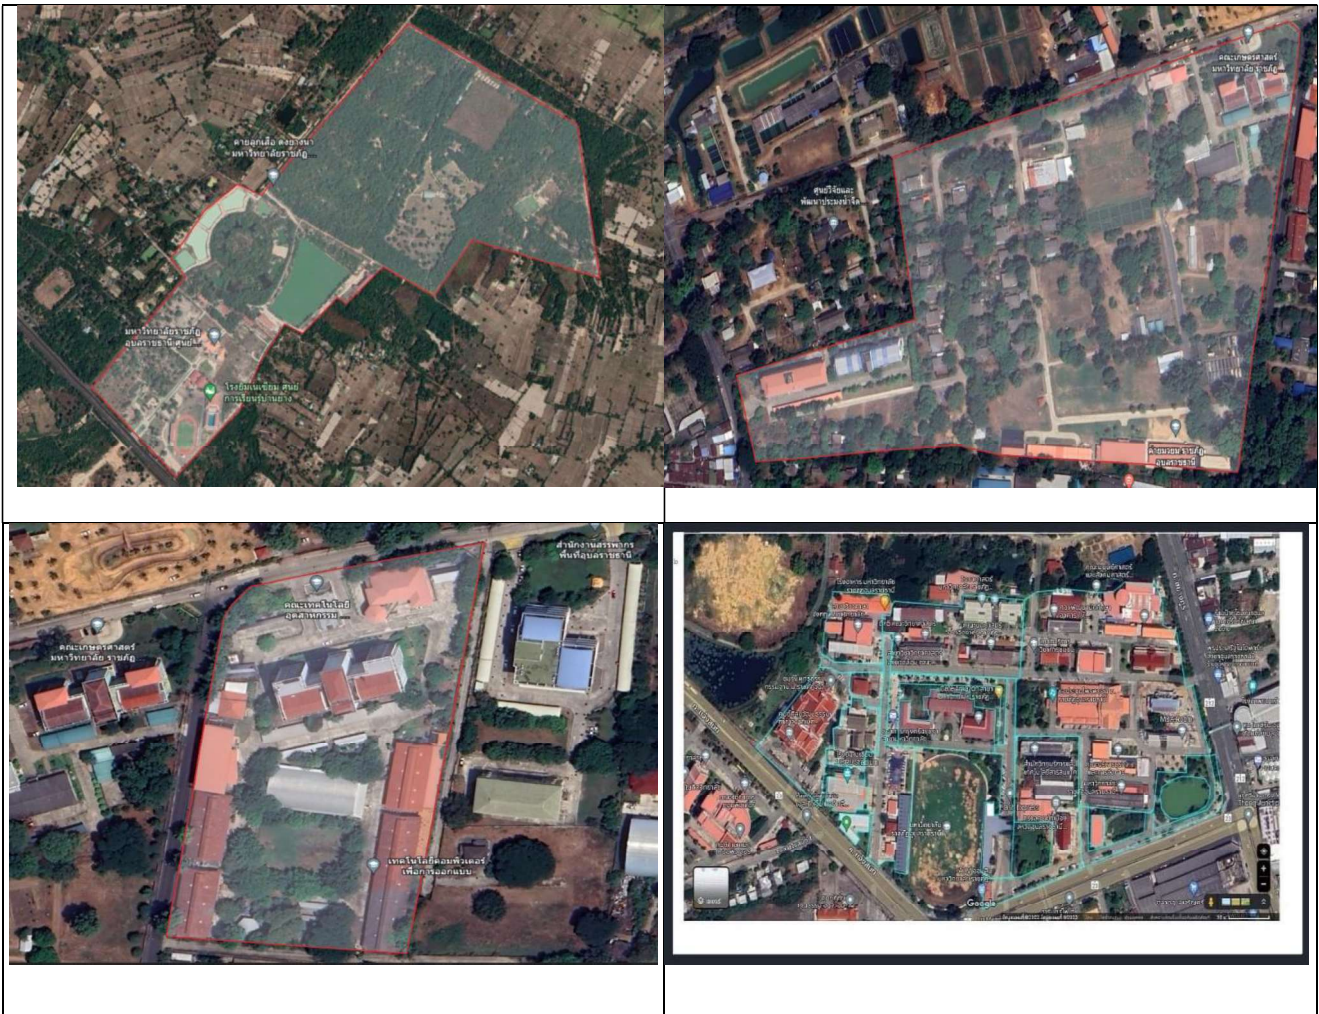

UI GreenMetric Questionnaire

University : Ubon Ratchathani Rajabhat University
Country : Thailand
Web Address : <https://www.ubru.ac.th/>

[1] Setting and Infrastructure (SI)

[1.9] Total Area on Campus Covered in Forest Vegetation (meter²)

Description:

The total area of the UBRU campus covered in forest vegetation is 782,259.44 sq.m. which is 37.62% of the total campus area (2,099,200 sq.m.).